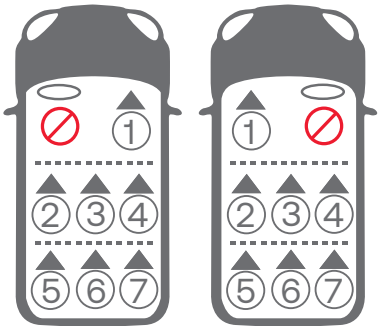

nuna[®]

Bugaboo child
restraint in
collaboration
with Nuna

Bugaboo Owl by Nuna Child restraint-to-vehicle fit guide

Designed for discovery.

Bugaboo Owl by Nuna and Bugaboo 360 base by Nuna
are based on the Nuna TODL next and the BASE next model

If in doubt, consult either the Enhanced Child Restraint System manufacturer or the retailer.

IMPORTANT - DO NOT USE FORWARD FACING BEFORE THE CHILD’S AGE EXCEEDS 15 MONTHS (Refer to instructions).

The numbers on the diagram below correspond with the vehicle fitting positions listed in the following pages.